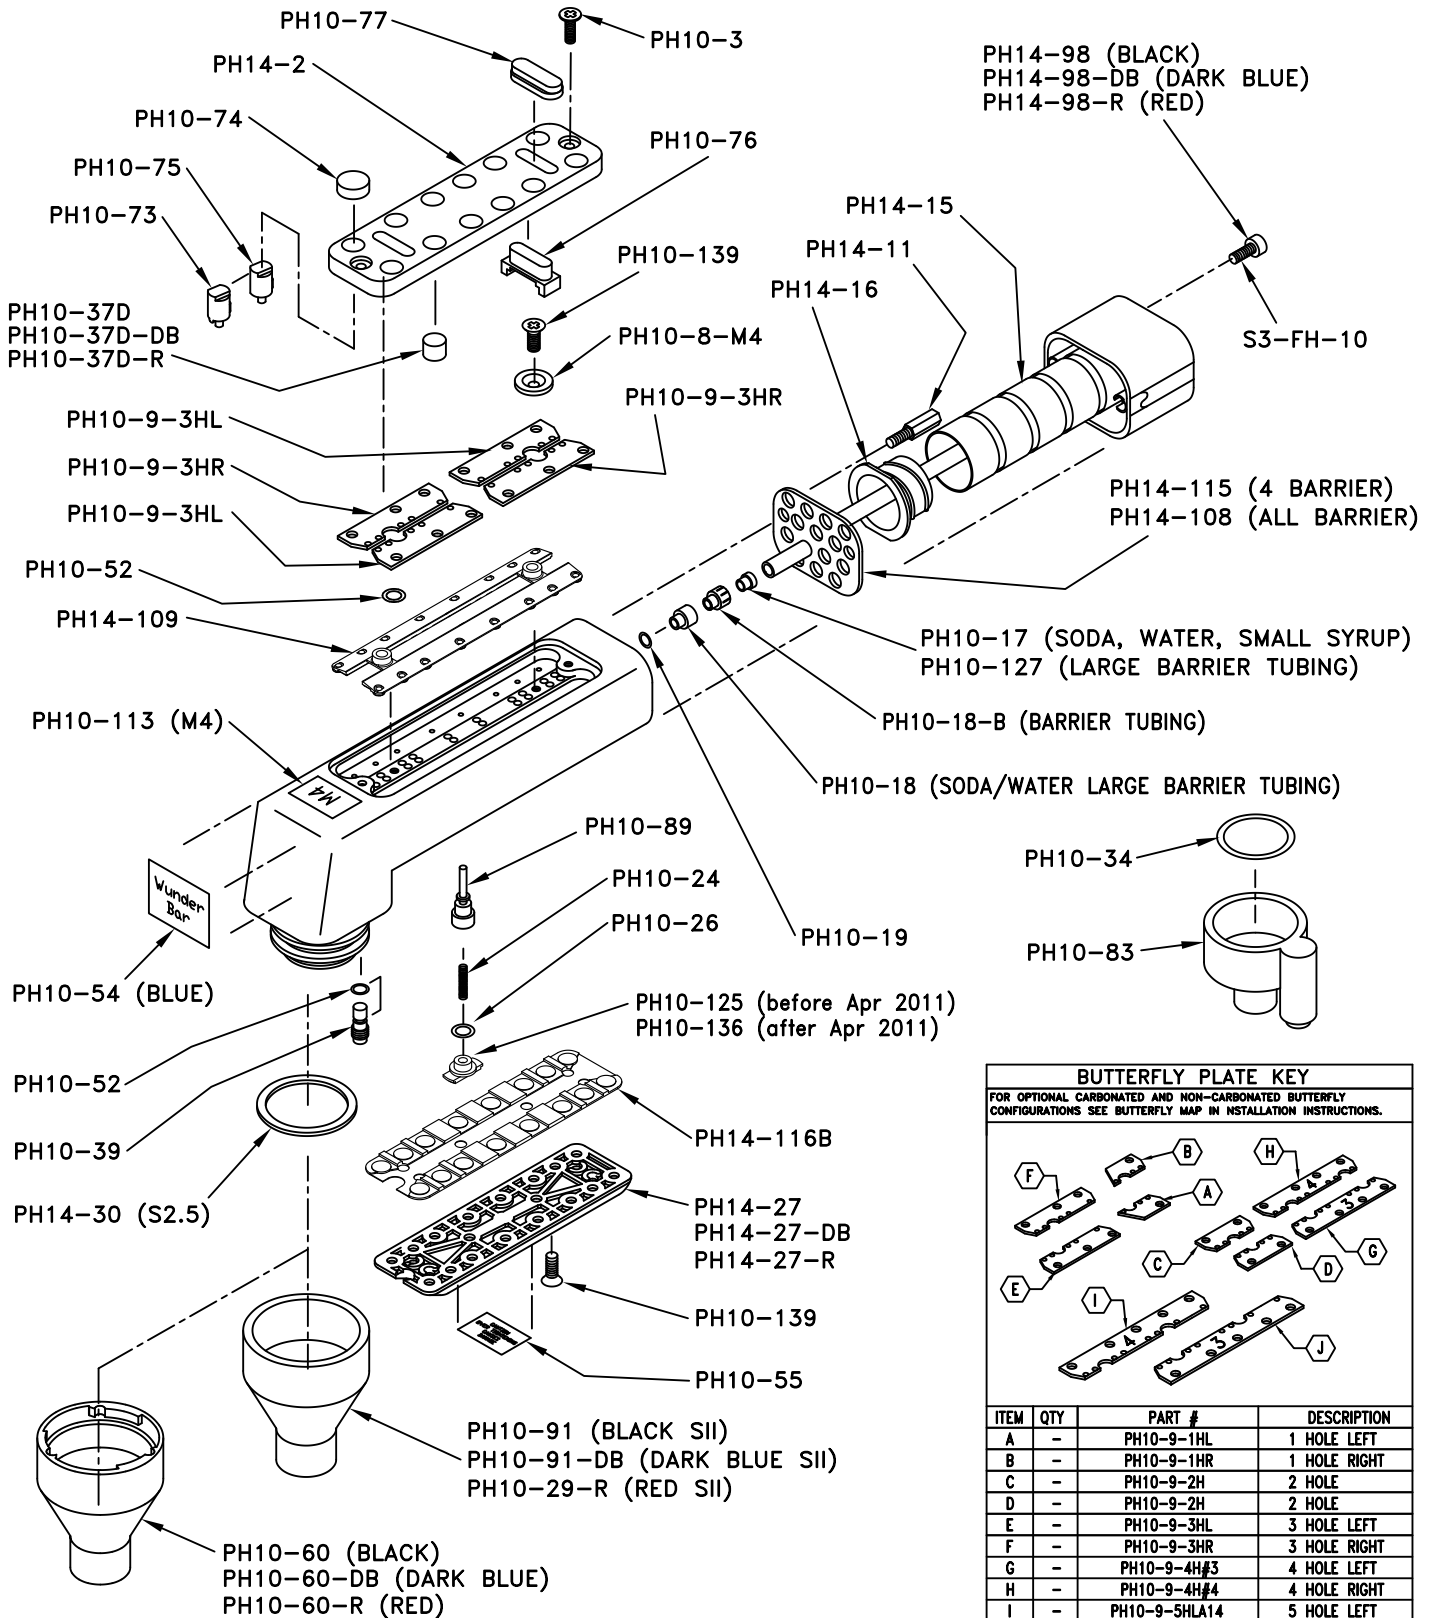

MARK 4 14-BUTTON POST MIX HANDLE

BUTTERFLY PLATE KEY

FOR OPTIONAL CARBONATED AND NON-CARBONATED BUTTERFLY CONFIGURATIONS SEE BUTTERFLY MAP IN INSTALLATION INSTRUCTIONS.

ITEM	QTY	PART #	DESCRIPTION
A	-	PH10-9-1HL	1 HOLE LEFT
B	-	PH10-9-1HR	1 HOLE RIGHT
C	-	PH10-9-2H	2 HOLE
D	-	PH10-9-2H	2 HOLE
E	-	PH10-9-3HL	3 HOLE LEFT
F	-	PH10-9-3HR	3 HOLE RIGHT
G	-	PH10-9-4H#3	4 HOLE LEFT
H	-	PH10-9-4H#4	4 HOLE RIGHT
I	-	PH10-9-5HLA14	5 HOLE LEFT
J	-	PH10-9-5HRA14	5 HOLE RIGHT